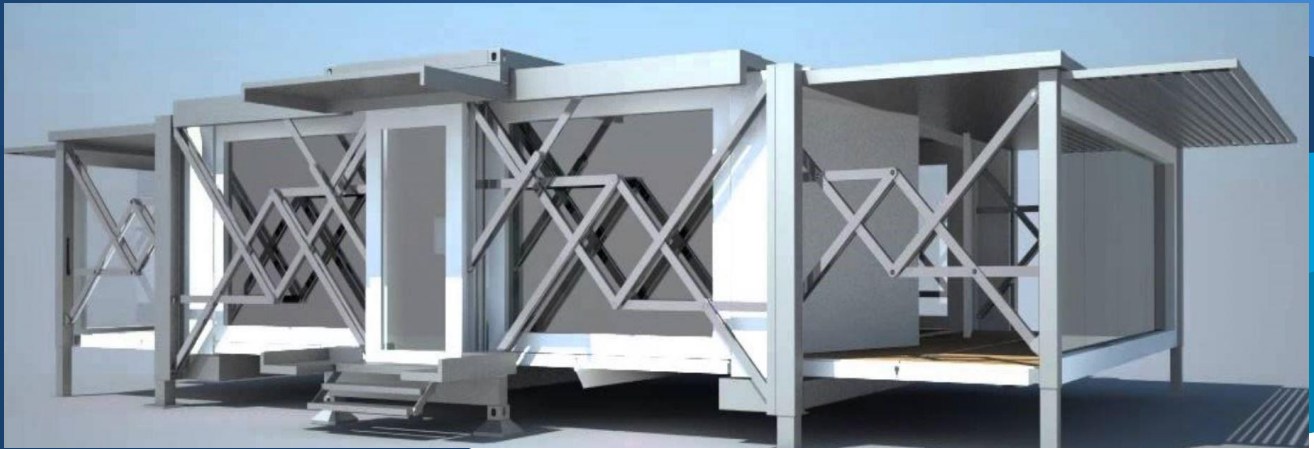

The Bio digestor technology is completely Eco-Friendly and Green rated products.

<http://www.utcindustry.com/>

UTC INDUSTRIES
Greater Noida (INDIA)

Specifications

- Total number of toilet- 10 or 8 or 6 or 4
- 2 wash basin (1 for gents & 1 for ladies) with mirror arraignment at Front side.
- 1000 liter water tank ➤ 1000 liter septic tank
- Electrical connection: 12 bulb with switch board
- Size of each toilet cabin- 3.25 X 3.25 feet
- Toilet of sheet metal and FRP material with 1.2 or 5 wall thickness.
- Indian toilet & western commode are in ceramic material.
- Complete Plumbing work for all toilet.
- Septic tank with Drain port with valve attached and gas pipe line.
 - Trolley size: L-19', W-7', H-10.6' Made up off steel body -Four wheels trolley with turning table. -Chassis made of C-channel=125x65mm, -Floor made of C-channel=75X40mm, -Suspended with heavy duty leaf spring.
- Ladder on both side of toilet, platform adjustable with side railing

Frp Mobile Toilet	Product Details	
	Minimum order Quantity	1 Piece
	Material	FRP
	Dimensions	9X21 Feet
	Color	All color Available
	Brand	ARP
	Feature	Eco friendly
	Fiber wall	FRP wall of 4mm thickness
	Number of compartment	10
	Inbuilt water tank	1000 liter
	Shape	Square
	Commode	Indian/western (Ceramic)
	flooring	FRP
	plumbing	Tap
Electrical connection	Provided	
Septic tank	1000 liter	

Frp Vip Mobile Toilet	Product Details	
	Minimum order Quantity	1 Piece
	Material	FRP
	Dimensions	5 X 10 Feet
	Color	All color Available
	Brand	ARP
	Feature	Eco friendly
	Fiber wall	FRP wall of 12mm thickness
	Number of compartment	3
	Inbuilt water tank	1000 liter
	Shape	Square
	Commode	Indian/ western (Ceramic)
	flooring	Anti-Skits Tiles
	plumbing	Full Plumbing work
Electrical connection	Provided	
Septic tank	1000 liter	

AN INNOVATIVE MOBIL TOILET

CLOSE BOX

AUTOMATIC OPEN BOX